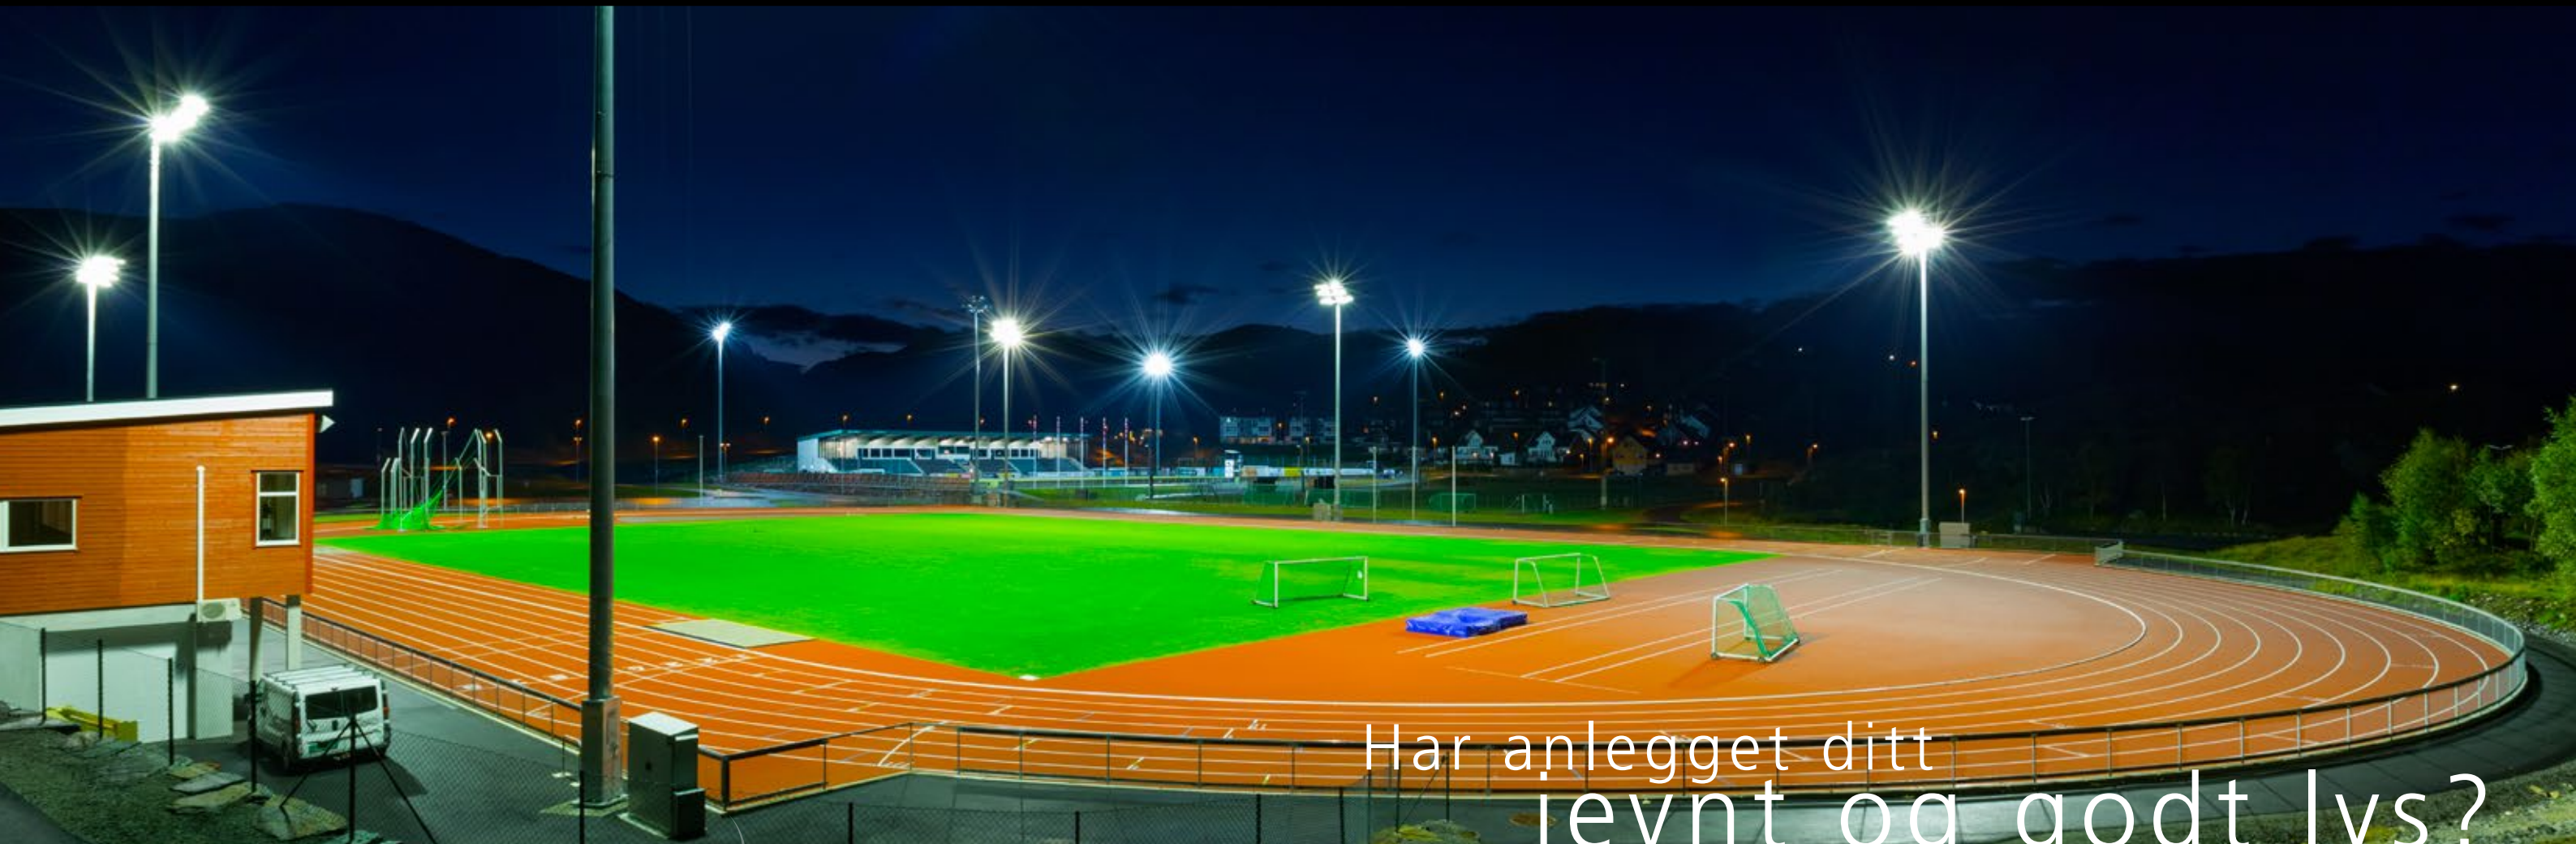

MULTILUX TJENESTER

LYSMÅLING AV IDRETTSARENAER

Har anlegget ditt
jevnt og godt lys?