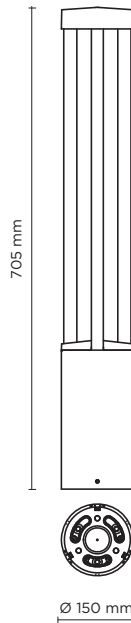

601501

PROMENADE ROUND 01

700mm height bollard, round shape, for outdoor surface installation, 360° downward light emission, phospho-chromatised and polyester powder coated extruded aluminum body and die-cast aluminium cover. Polycarbonate Fresnel diffuser, moulded silicone gasket and stainless steel screws. Anchorage flange with threaded bolts included. Built-in LED driver 220-240V 50-60Hz, with 1 x COB CREE "CXB 1520" LED. IP66 rating.

AC053 - Base Plate

light source	light beam options	lumen output (lm)	lumin. efficacy (lm/w)
3000°K warm-white			
cob led	360°	2.900	111.54
4000°K neutral-white			
cob led	360°	3.100	119.23

Finish color options:

- Textured Grey RAL 9006
- Anthracite Grey RAL 7016
- Matt Black (on request)

Technical features

Technical data

Wattage	26 WATT
IP Rating	IP66
IK Rating	IK10
Material	High corrosion resistance die-cast copper-free aluminum body
Coating	Polyester powder coating with phosphochromating pre-finish
Light source	NR. 1 COB CREE "CXB 1520" LED
Screws	Stainless steel
Transformer	Electronic power supply 220/240V 50/60Hz built-in
Gasket	Silicone rubber
Glass	Tempered
Cable gland	M16 rubber grommet
Power cable:	not included
Gross weight	6,50 Kg