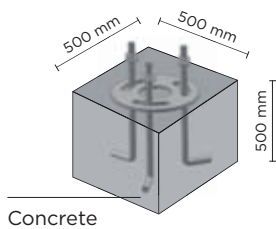

601501

PROMENADE ROUND 01

700mm height bollard, round shape, for outdoor surface installation, 360° downward light emission, phospho-chromatised and polyester powder coated extruded aluminum body and die-cast aluminium cover. Polycarbonate Fresnel diffuser, moulded silicone gasket and stainless steel screws. Anchorage flange with threaded bolts included. Built-in LED driver 220-240V 50-60Hz, with 1 x COB CREE "CXB 1520" LED. IP66 rating.

AC053 - Base Plate

light source	light beam options	lumen output (lm)	lumin. efficacy (lm/w)
3000°K warm-white			
cob led	360°	2.900	111.54
4000°K neutral-white			
cob led	360°	3.100	119.23

Finish color options:

- Textured Grey RAL 9006
- Anthracite Grey RAL 7016
- Matt Black (on request)

Technical features

Technical data

Wattage	26 WATT
IP Rating	IP66
IK Rating	IK10
Material	High corrosion resistance die-cast copper-free aluminum body
Coating	Polyester powder coating with phosphochromating pre-finish
Light source	NR. 1 COB CREE "CXB 1520" LED
Screws	Stainless steel
Transformer	Electronic power supply 220/240V 50/60Hz built-in
Gasket	Silicone rubber
Glass	Tempered
Cable gland	M16 rubber grommet
Power cable:	not included
Gross weight	6,50 Kg