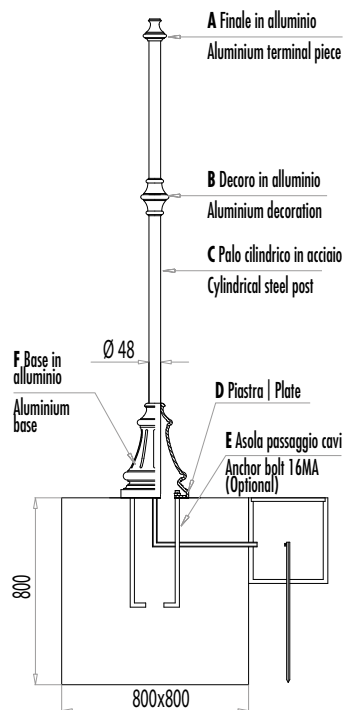

THE BEST

LIGHT AFTER THE SUNSET

LIGHT

VISION

SIENA

ARTISTICO | DECORATIVE

■ SI 01 BS
 H mm 2050
 KG 22

Modelli depositati | Registered design - Scala | Scale 1:30