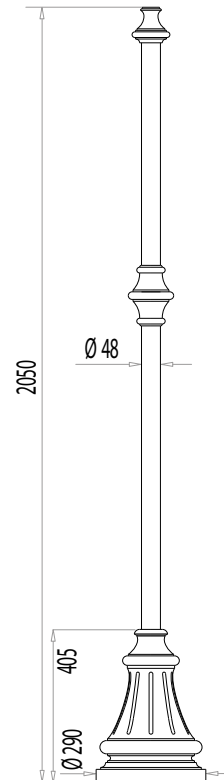

THE BEST

LIGHT AFTER THE SUNSET

LIGHT

VISION

SIENA

ARTISTICO | DECORATIVE

■ SI 01 BS
 H mm 2050
 KG 22

Modelli depositati | Registered design - Scala | Scale 1:30